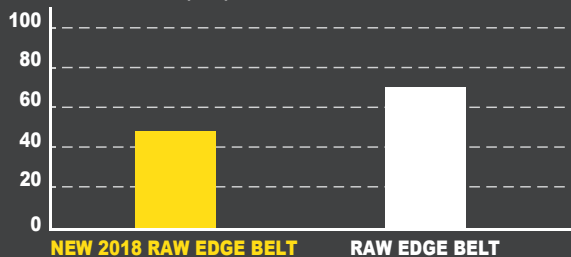

New MITSUBA High Performance Cog Belt.

Thanks to the New Super Fiber Reinforcement Technology.
Our new 2018 Raw Edge Belt line now last two times longer.

* Better power transition and less slippage, resulting more power delivery.

* Higher tensile strength and modulus rubber construction results in less heat build up and our new improve belt run with much lower temperature than OEM or competitor belts.

OIL & HEAT
RESISTANT
ANTI-STATIC
OIL & HEAT
RESISTANT
ANTI-STATIC
OIL & HEAT

MITSUBA
MITSUBA
MITSUBA

TEMPERATURE (%)