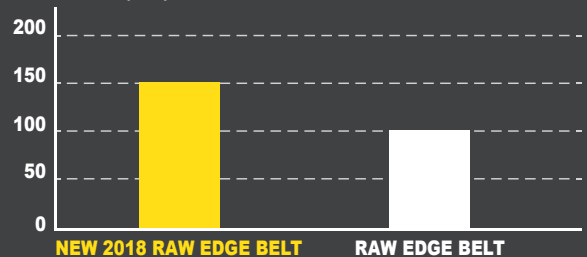

New MITSUBA High Performance Cog Belt.

Thanks to the New Super Fiber Reinforcement Technology.
Our new 2018 Raw Edge Belt line now last two times longer.

** Better power transition and less slippage, resulting more power delivery.*

 **MITSUBA**
 **MITSUBA**
 **MITSUBA**

TEMPERATURE (%)

LIFETIME (%)

Our new 2018 Raw Edge Belt line guarantee to outperform even OEM product.